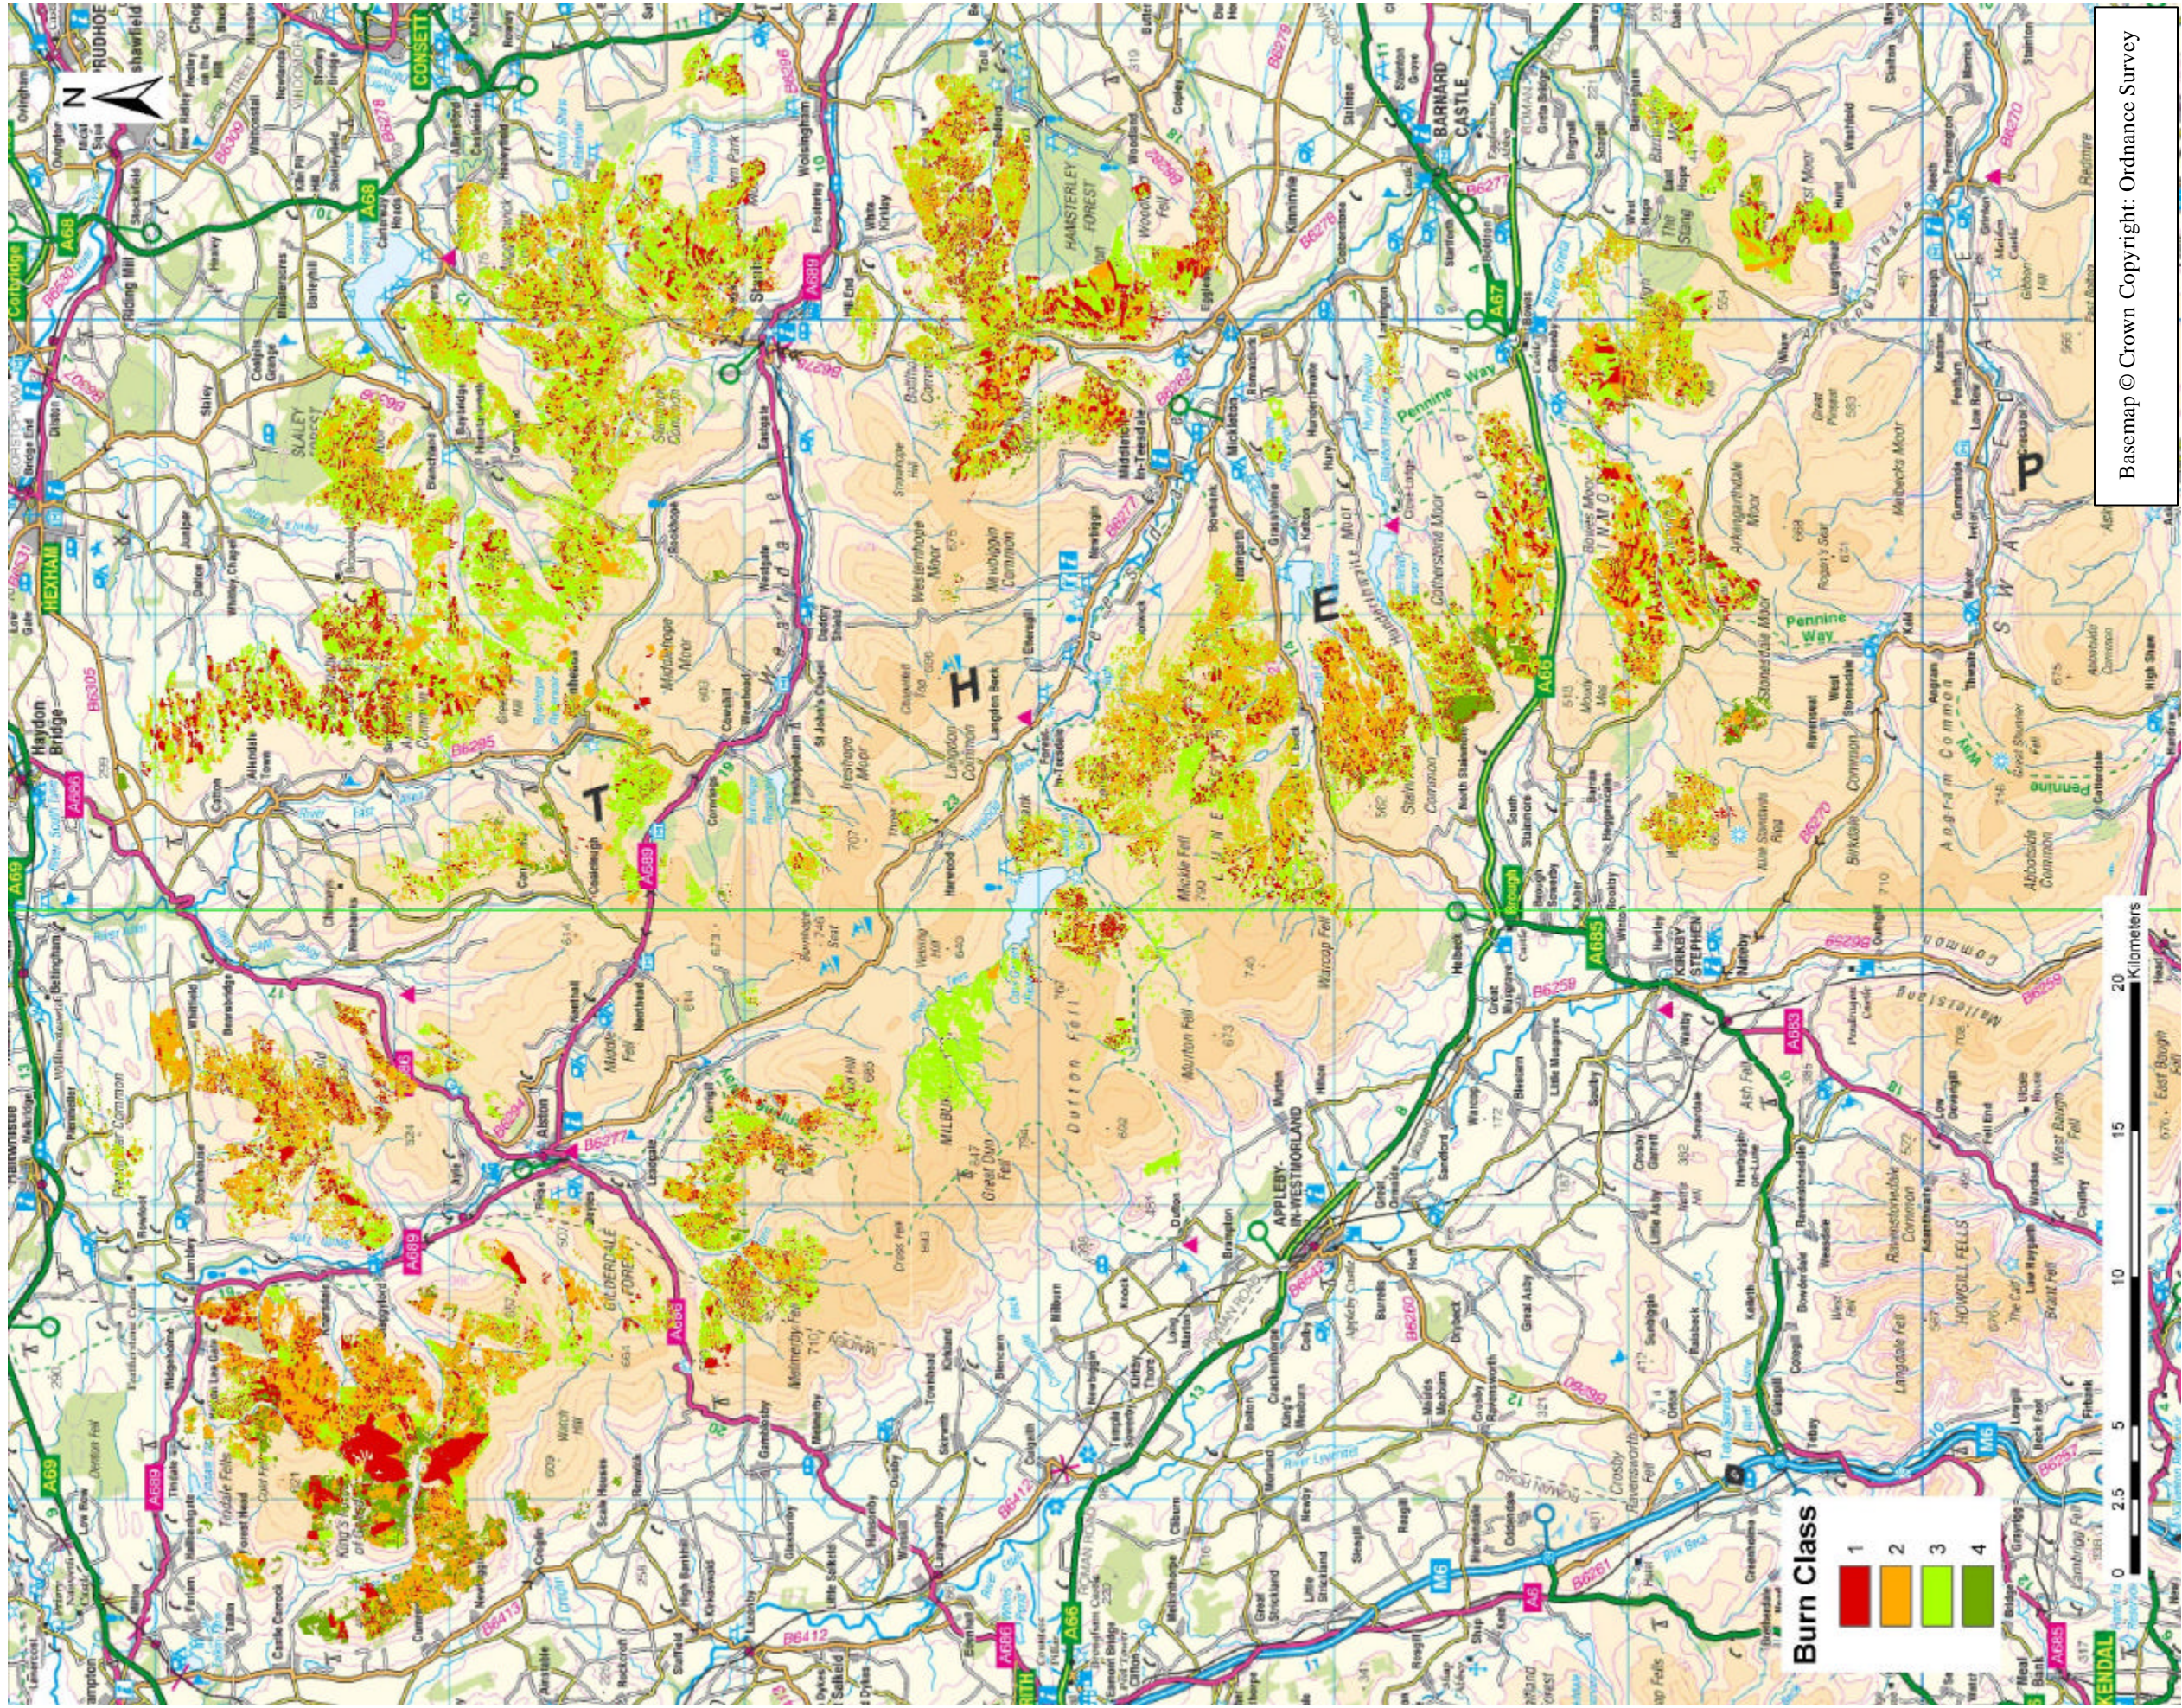

Appendix 1: Classified points in North Pennines AONB

Figure A1.1. All classes

Figure A1.2. New burn - classes 1 & 2 combined

Figure A1.1. Classified point samples in North Pennines AONB: all classes - combined English Nature Upland Heath and Bog habitat
see accuracy comments in 2.2

Figure A1.2. Classified point samples in North Pennines AONB: new burn classes - combined English Nature Upland Heath and Bog habitat
 see accuracy comments in 2.2