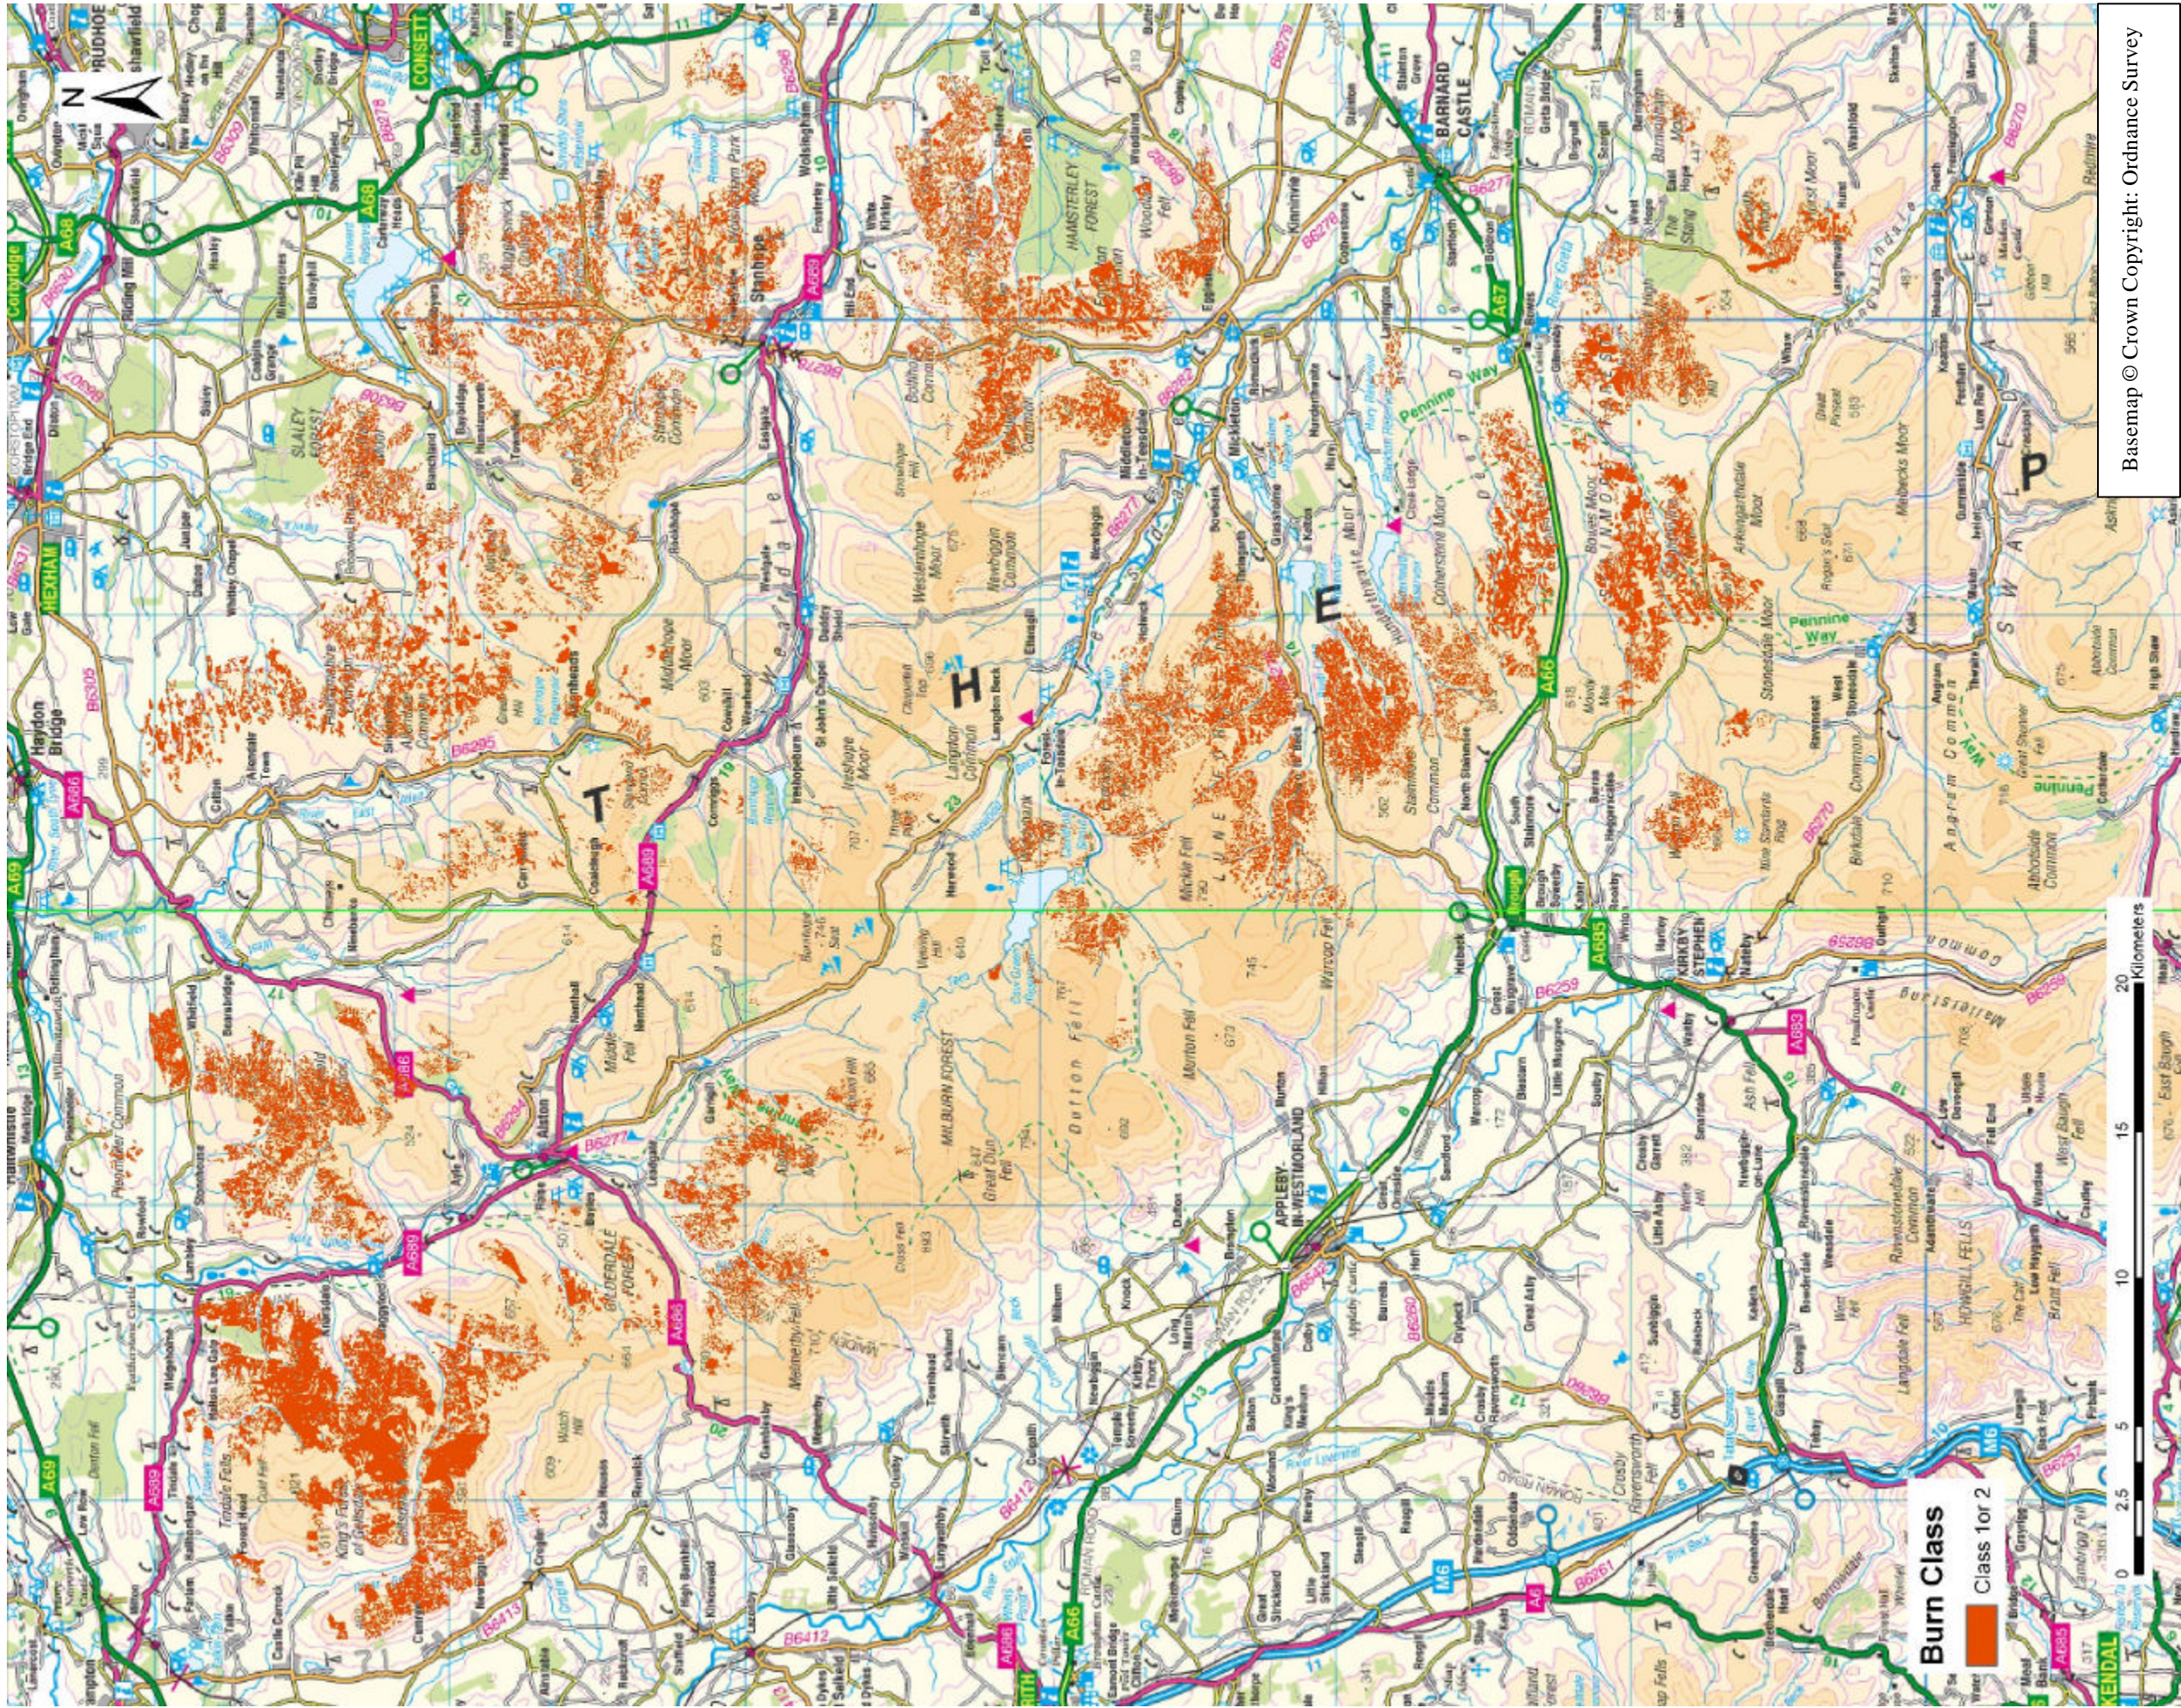

Appendix 1: Classified points in North Pennines AONB

Figure A1.1. All classes

Figure A1.2. New burn - classes 1 & 2 combined

Figure A1.1. Classified point samples in North Pennines AONB: all classes - combined English Nature Upland Heath and Bog habitat
see accuracy comments in 2.2

Figure A1.2. Classified point samples in North Pennines AONB: new burn classes - combined English Nature Upland Heath and Bog habitat
 see accuracy comments in 2.2