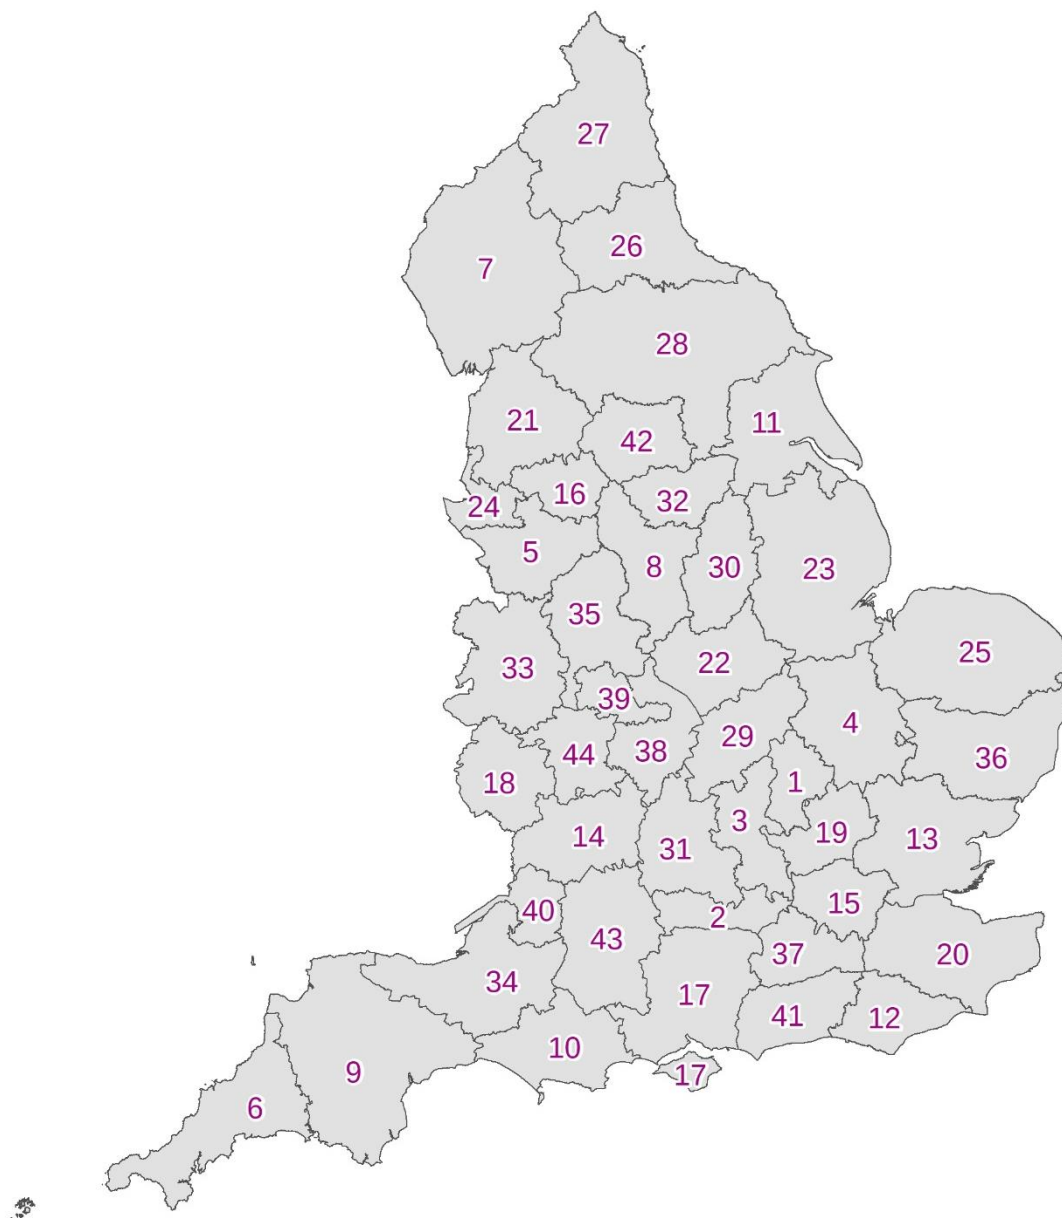

Natural Capital Atlases for County and City Regions: Atlas Map

- | | | |
|---------------------------------|-------------------------------------|---------------------------|
| 1. Bedfordshire | 16. Greater Manchester | 30. Nottinghamshire |
| 2. Berkshire | 17. Hampshire and the Isle of Wight | 31. Oxfordshire |
| 3. Buckinghamshire | 18. Herefordshire | 32. Sheffield City Region |
| 4. Cambridgeshire | 19. Hertfordshire | 33. Shropshire |
| 5. Cheshire | 20. Kent | 34. Somerset |
| 6. Cornwall and Isles of Scilly | 21. Lancashire | 35. Staffordshire |
| 7. Cumbria | 22. Leicestershire and Rutland | 36. Suffolk |
| 8. Derbyshire | 23. Lincolnshire | 37. Surrey |
| 9. Devon | 24. Liverpool City Region | 38. Warwickshire |
| 10. Dorset | 25. Norfolk | 39. West Midlands |
| 11. East Riding of Yorkshire | 26. North East and Tees Valley | 40. West of England |
| 12. East Sussex | 27. North of Tyne | 41. West Sussex |
| 13. Essex | 28. North Yorkshire and York | 42. West Yorkshire |
| 14. Gloucestershire | 29. Northamptonshire | 43. Wiltshire |
| 15. Greater London | | 44. Worcestershire |